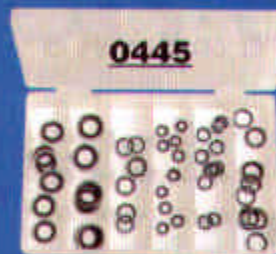

0445
**GM SLIM LINE
SEALING WASHERS**
FMSI #0445
47 PIECES